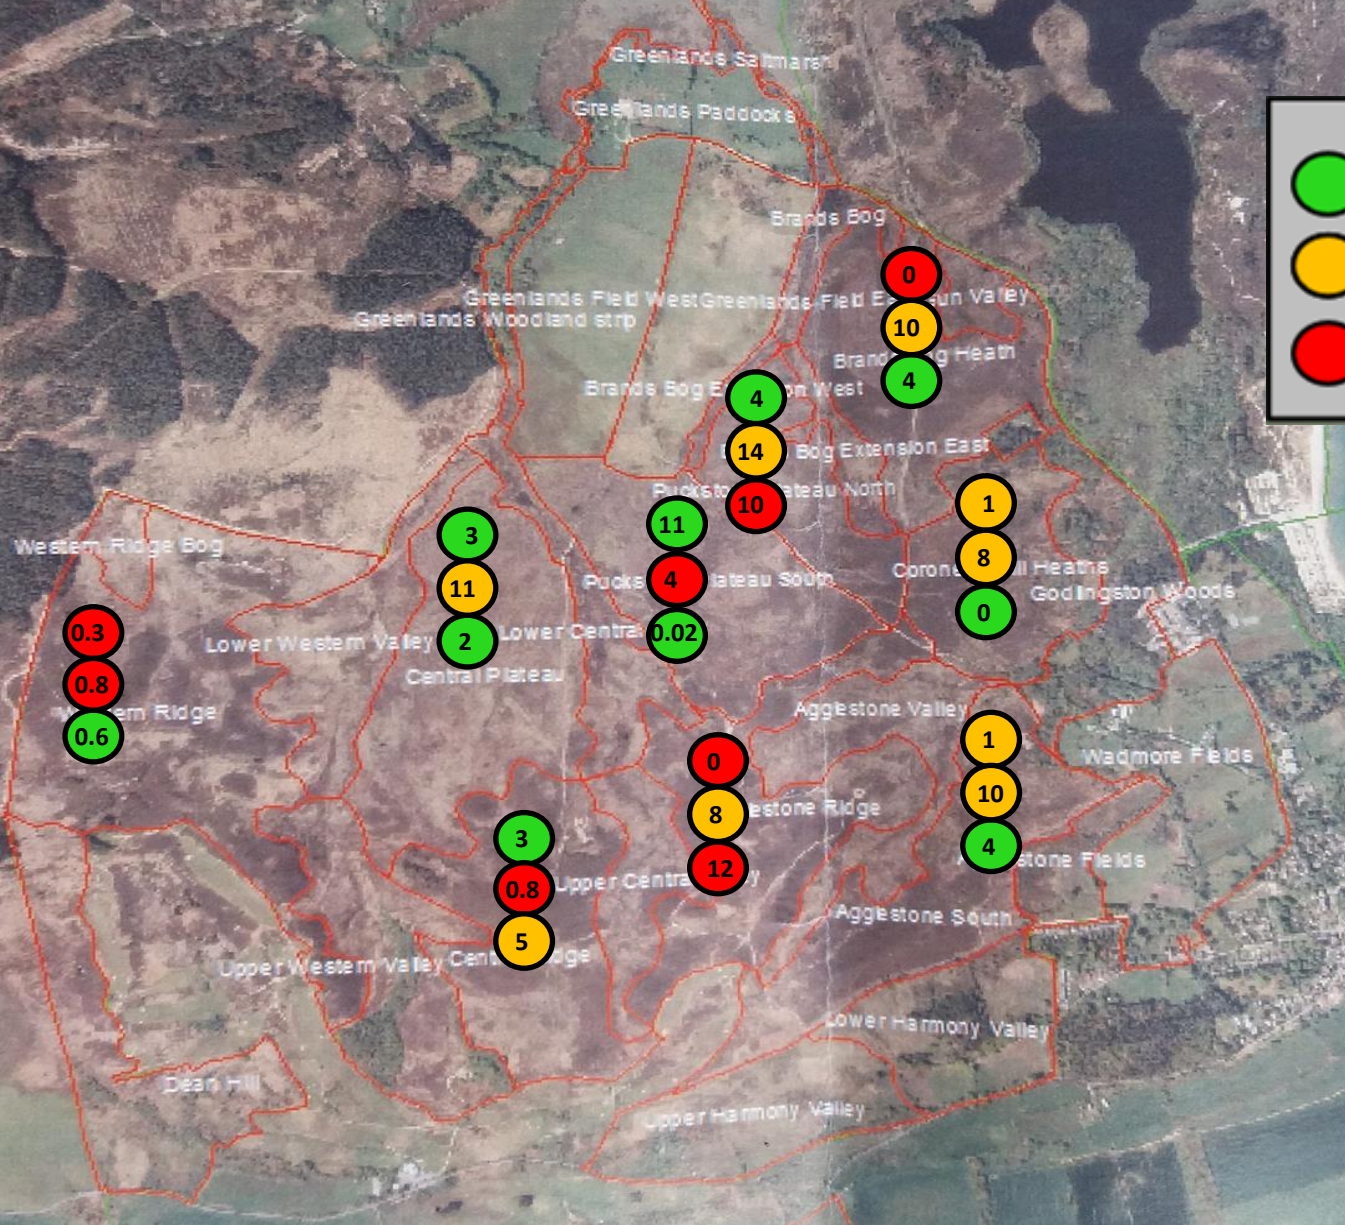

NT Transects

Purbeck Heaths and Mires Wildlife SERT
2017

Slepe Heath

Click
Share
and

Slepe Heath

Grazing (No. of shoots grazed)

Slepe Heath

% Bare Ground

Slepe Heath

% Dead Heather

Slope Heath

Heather Stage

Grazing (No. of shoots grazed)

% Bare Ground

% Dead Heather

Heather Stage