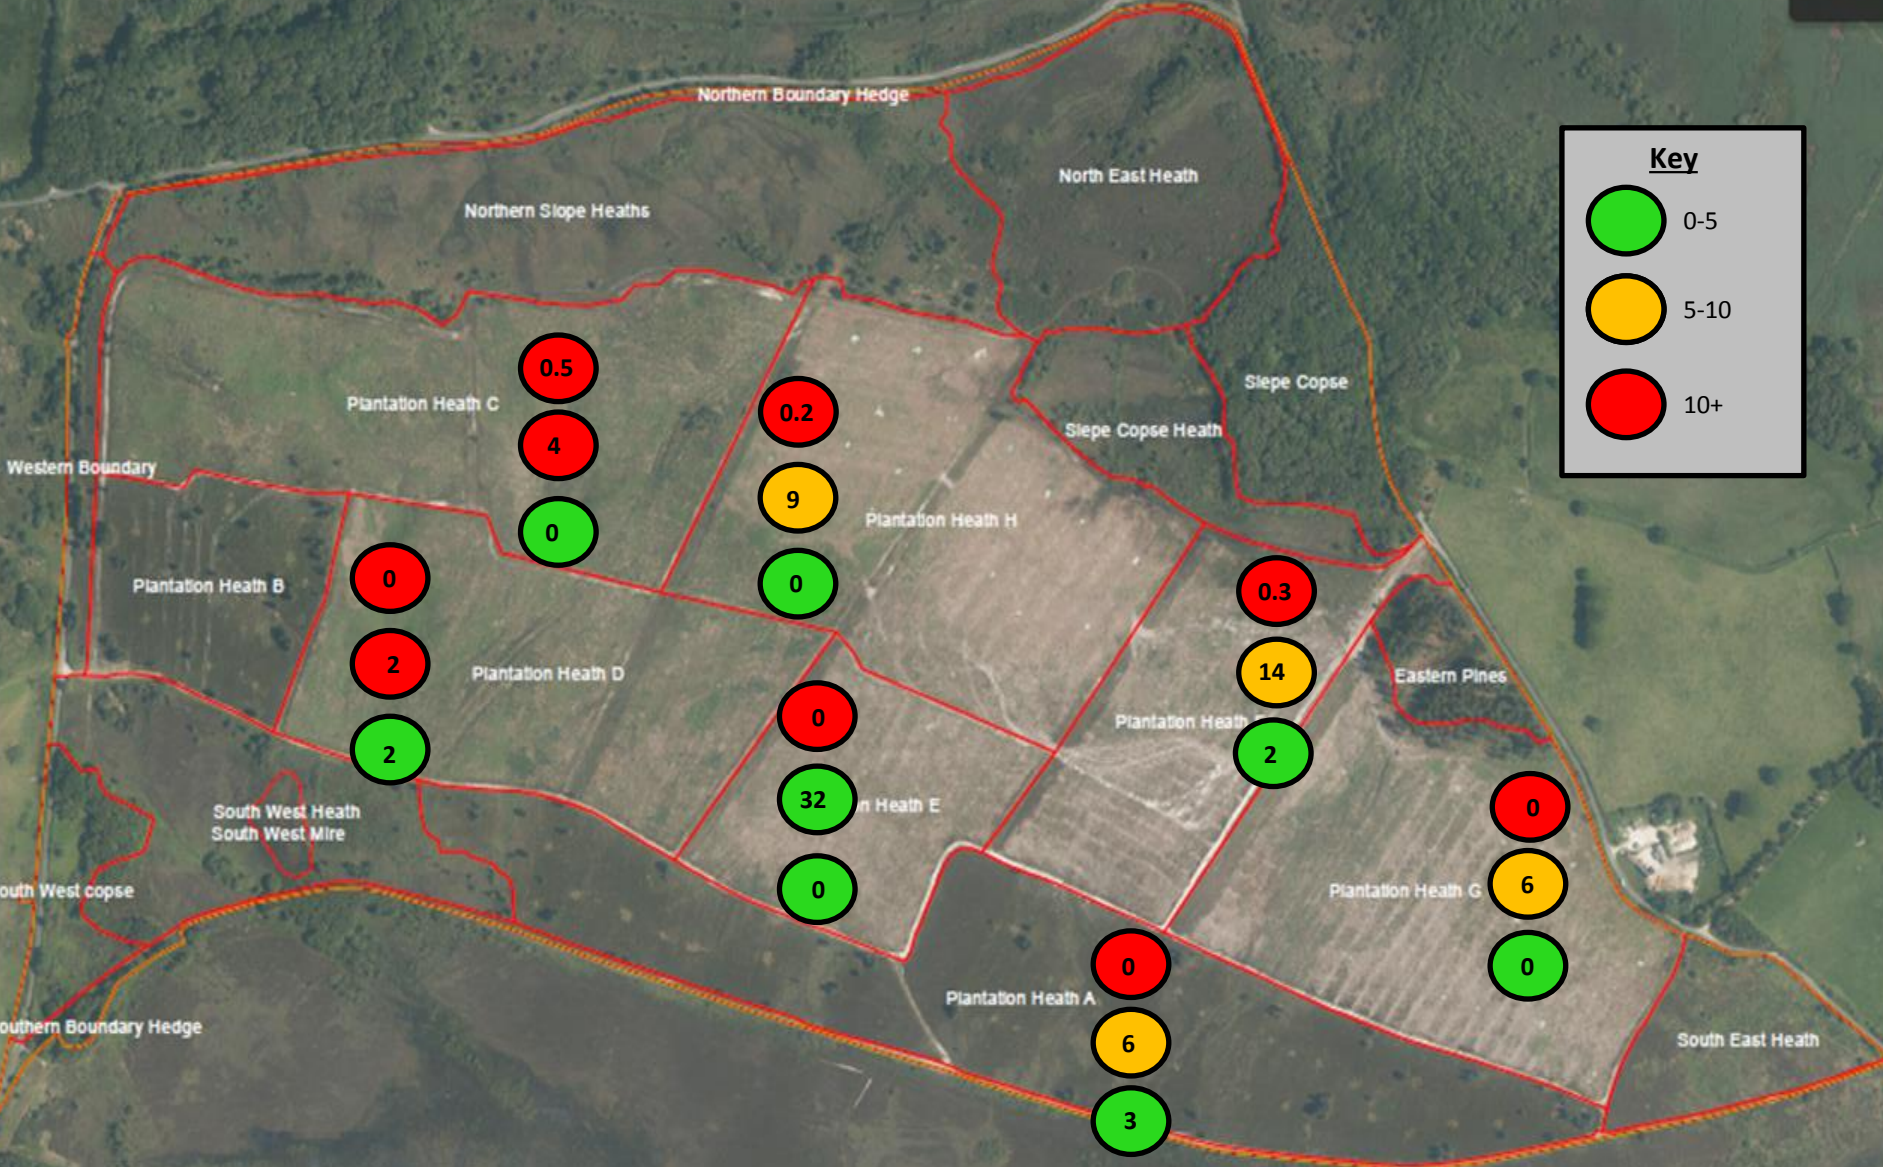

NT Transects

Purbeck Heaths and Mires Wildlife SERT
2017

Slepe Heath

Click
Share
and

Slepe Heath

Grazing (No. of shoots grazed)

Slepe Heath

% Bare Ground

Slepe Heath

% Dead Heather

Slope Heath

Heather Stage

Grazing (No. of shoots grazed)

% Bare Ground

% Dead Heather

Heather Stage