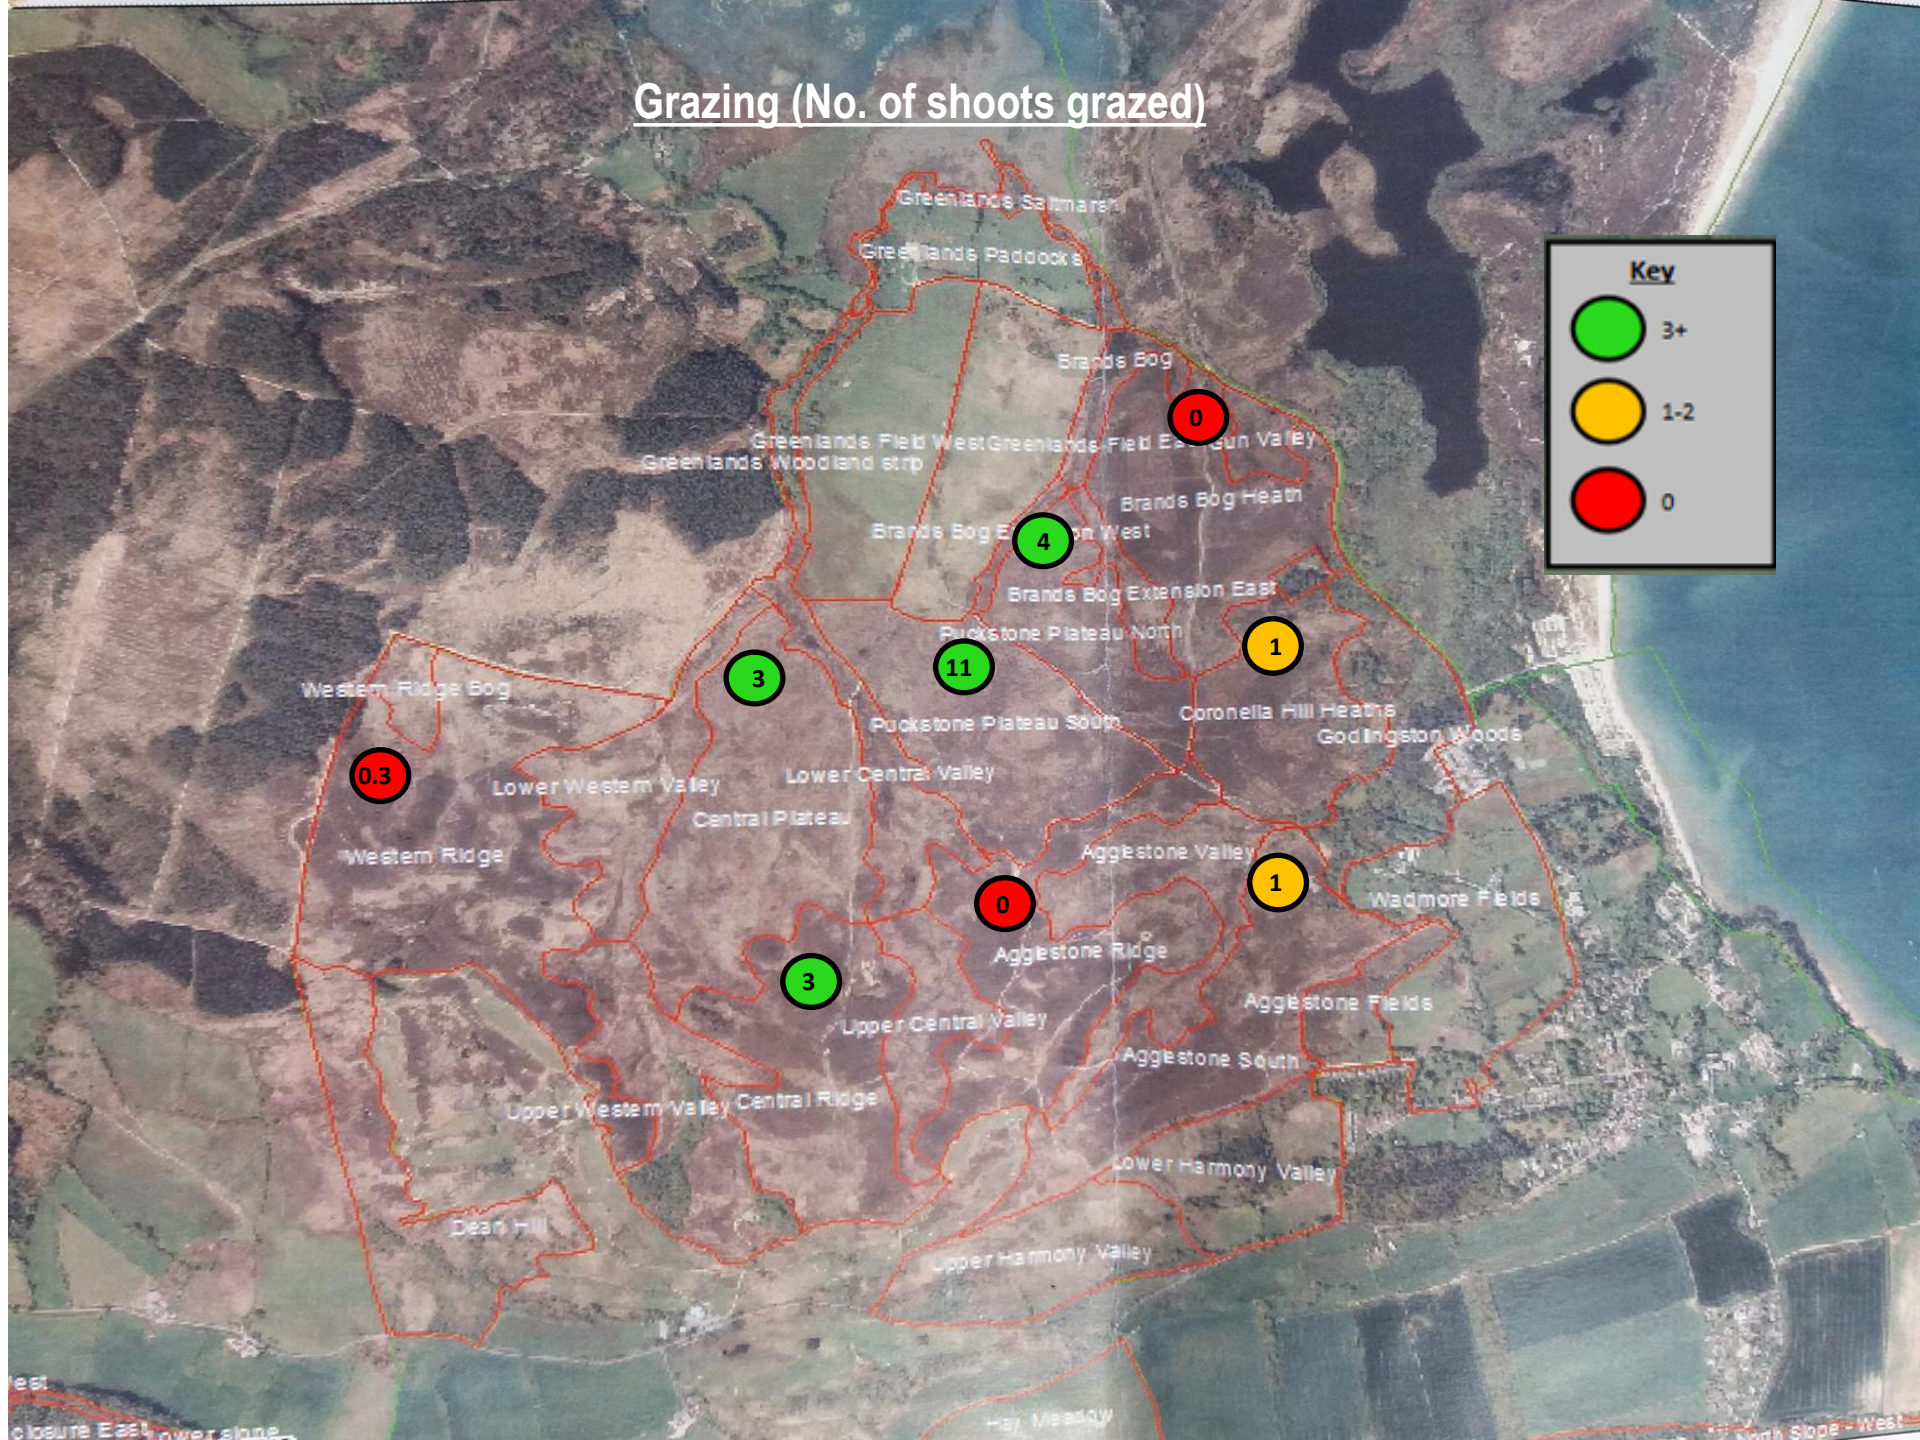

NT Transects

Purbeck Heaths and Mires Wildlife SERT
2017

Slepe Heath

Click
Share
and

Slepe Heath

Grazing (No. of shoots grazed)

Slepe Heath

% Bare Ground

Slepe Heath

% Dead Heather

Slope Heath

Heather Stage

Grazing (No. of shoots grazed)

% Bare Ground

% Dead Heather

Heather Stage