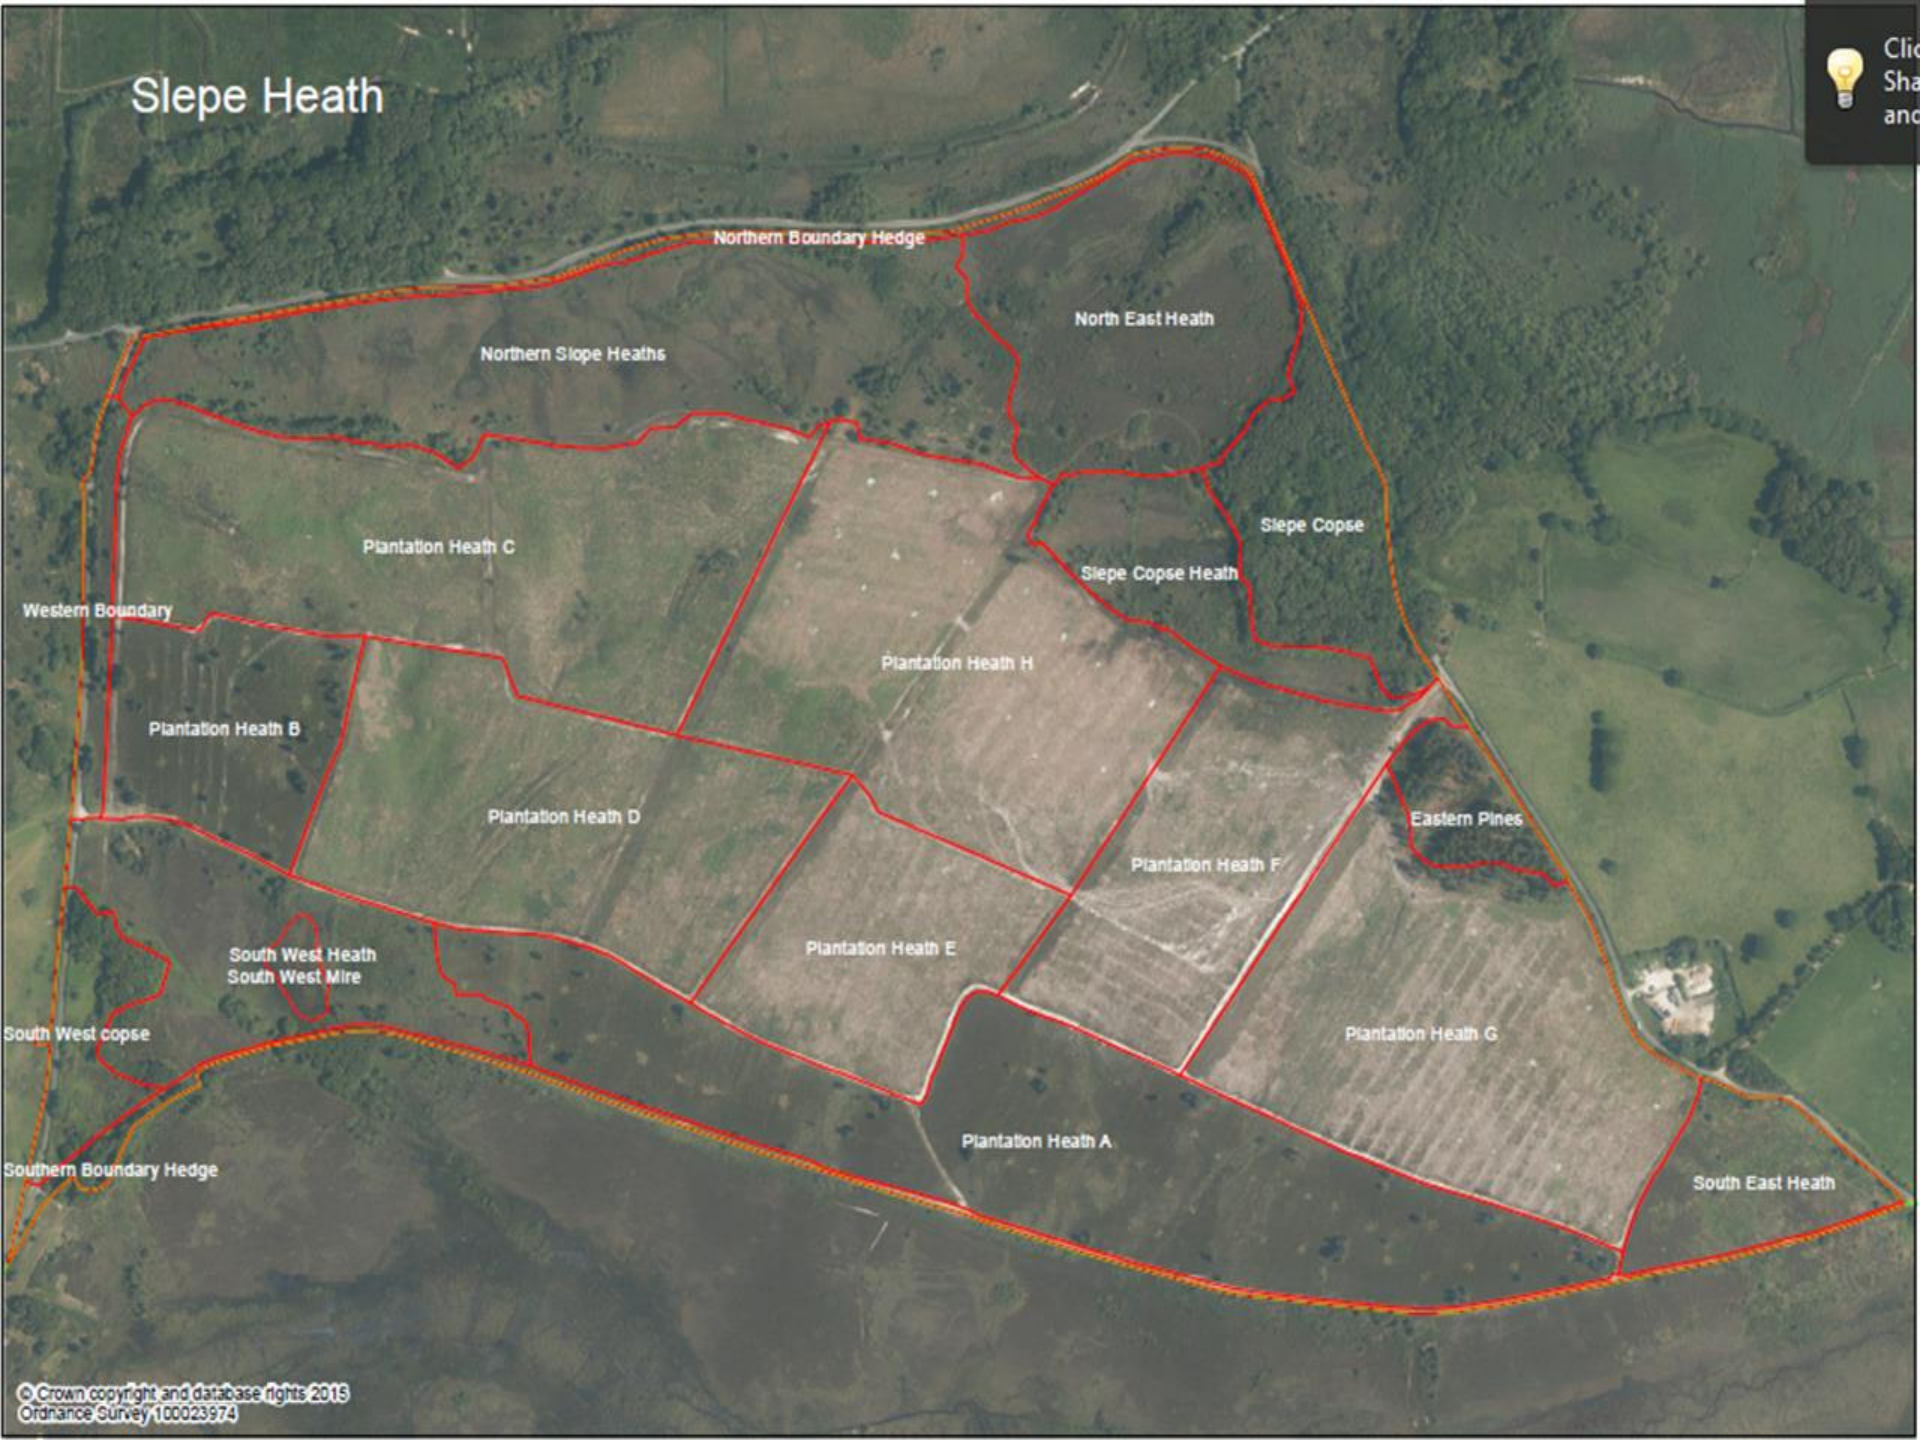

NT Transects

Purbeck Heaths and Mires Wildlife SERT
2017

Slepe Heath

Click
Share
and

Slepe Heath

Grazing (No. of shoots grazed)

Slepe Heath

% Bare Ground

Slepe Heath

% Dead Heather

Slope Heath

Heather Stage

Grazing (No. of shoots grazed)

% Bare Ground

% Dead Heather

Heather Stage