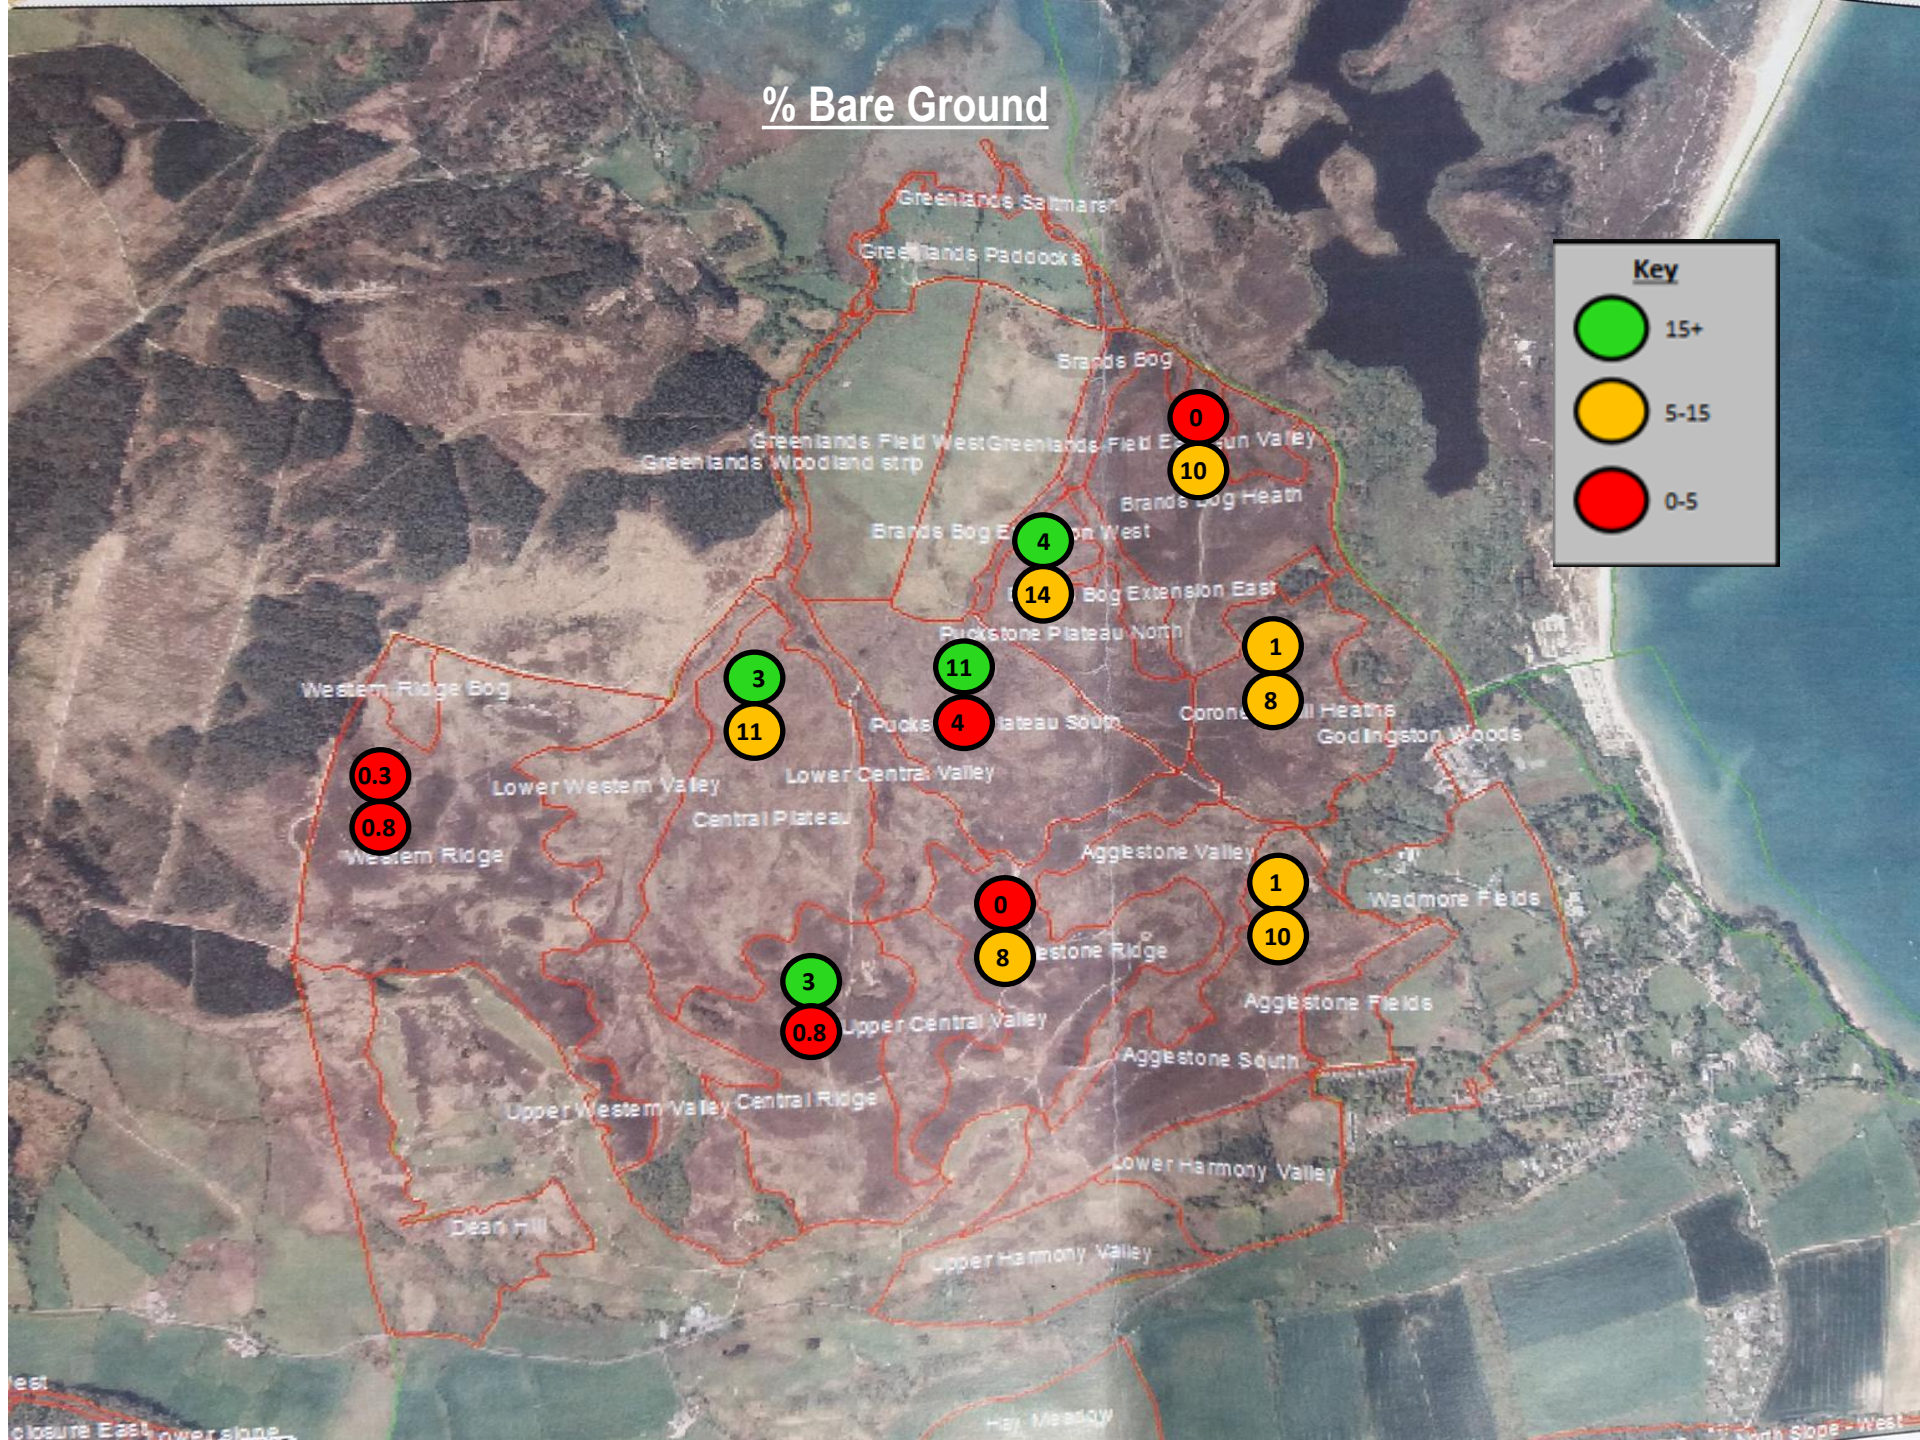

NT Transects

Purbeck Heaths and Mires Wildlife SERT
2017

Slepe Heath

Click
Share
and

Slepe Heath

Grazing (No. of shoots grazed)

Slepe Heath

% Bare Ground

Slepe Heath

% Dead Heather

Slope Heath

Heather Stage

Grazing (No. of shoots grazed)

% Bare Ground

% Dead Heather

Heather Stage