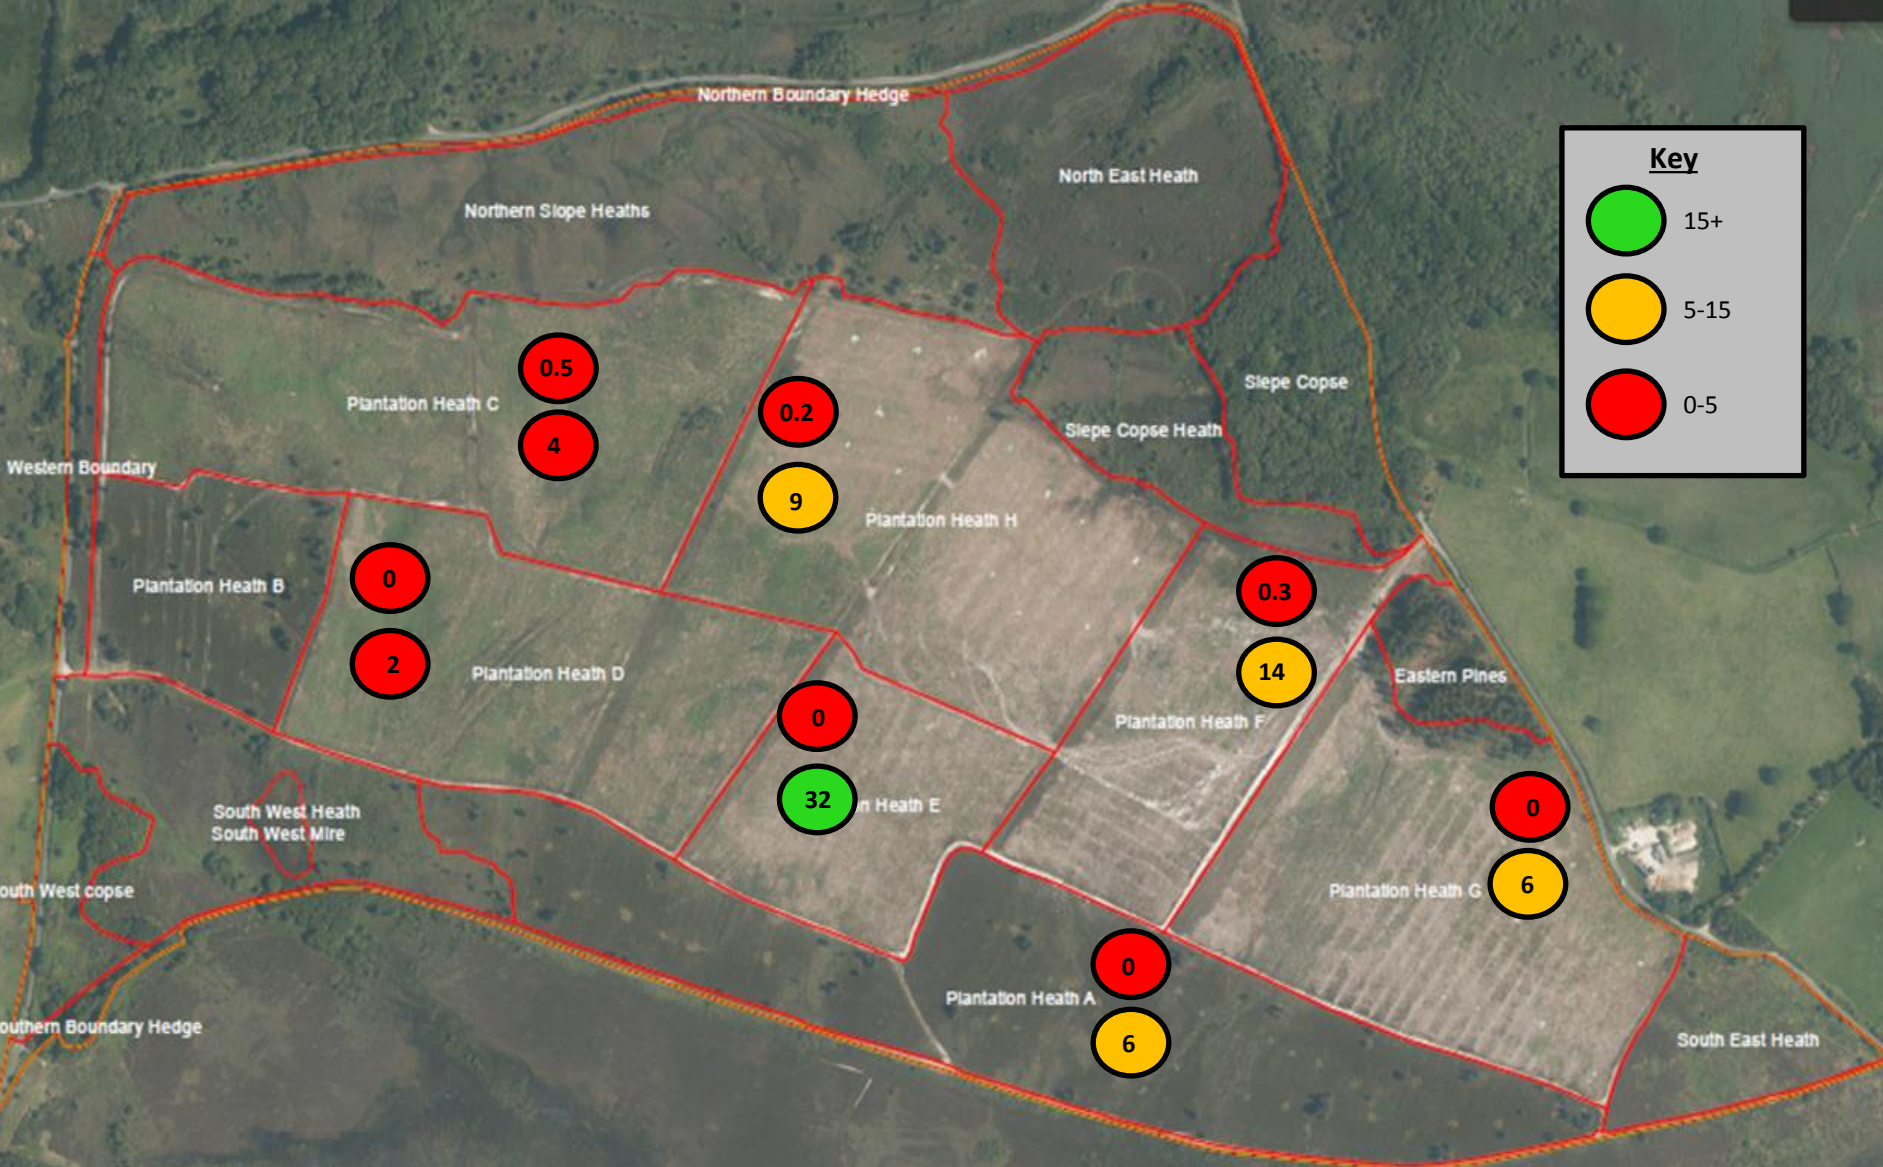

NT Transects

Purbeck Heaths and Mires Wildlife SERT
2017

Slepe Heath

Click
Share
and

Slepe Heath

Grazing (No. of shoots grazed)

Slepe Heath

% Bare Ground

Slepe Heath

% Dead Heather

Slope Heath

Heather Stage

Grazing (No. of shoots grazed)

% Bare Ground

% Dead Heather

Heather Stage