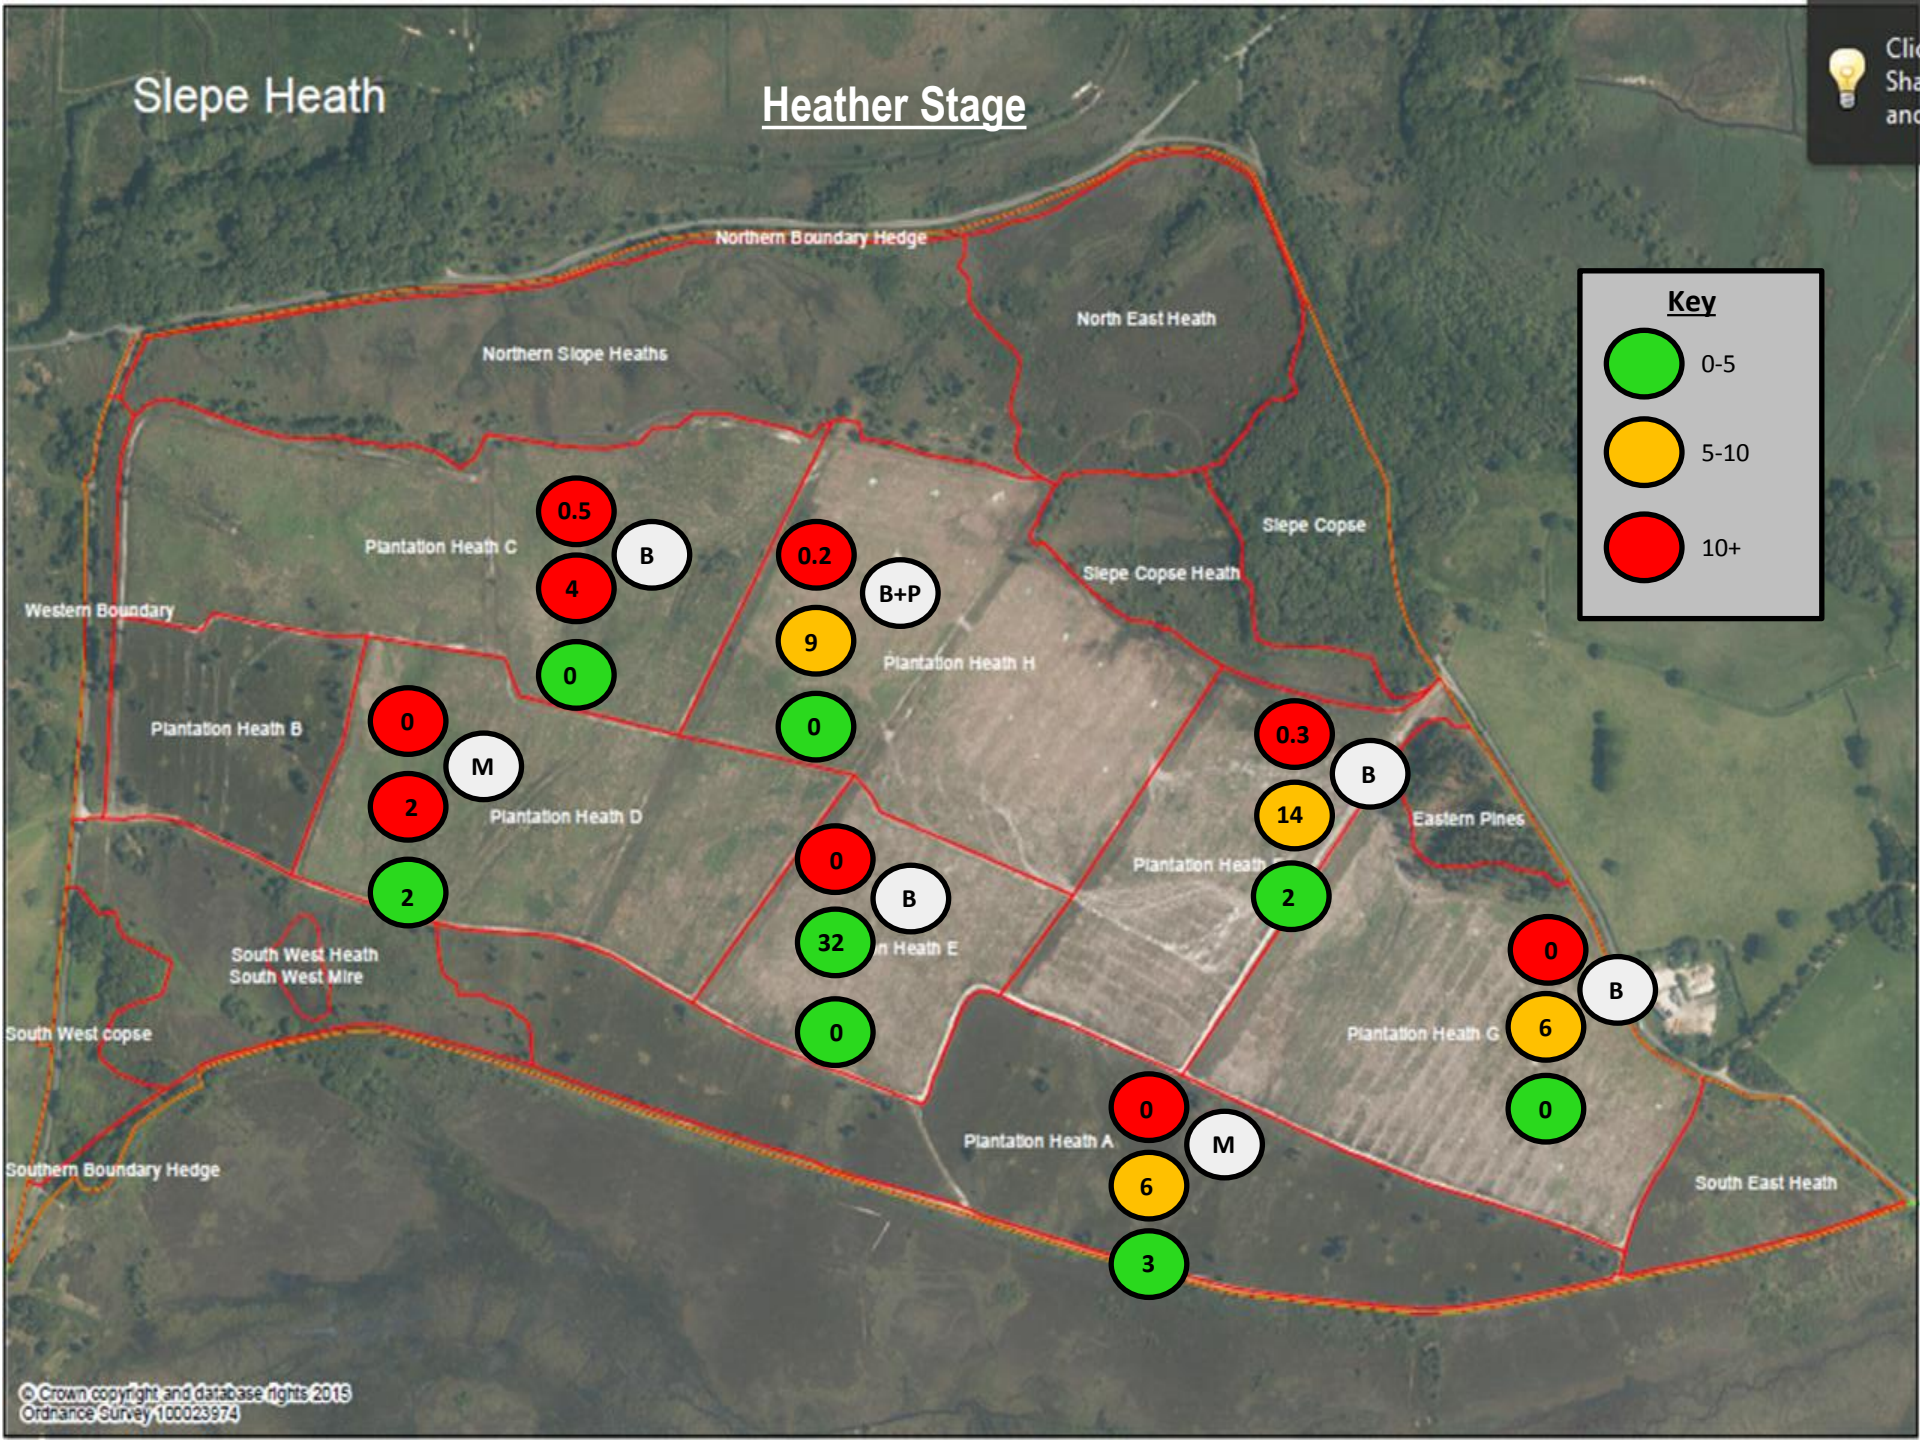

NT Transects

Purbeck Heaths and Mires Wildlife SERT
2017

Slepe Heath

Click
Share
and

Slepe Heath

Grazing (No. of shoots grazed)

Slepe Heath

% Bare Ground

Slepe Heath

% Dead Heather

Slope Heath

Heather Stage

Grazing (No. of shoots grazed)

% Bare Ground

% Dead Heather

Heather Stage