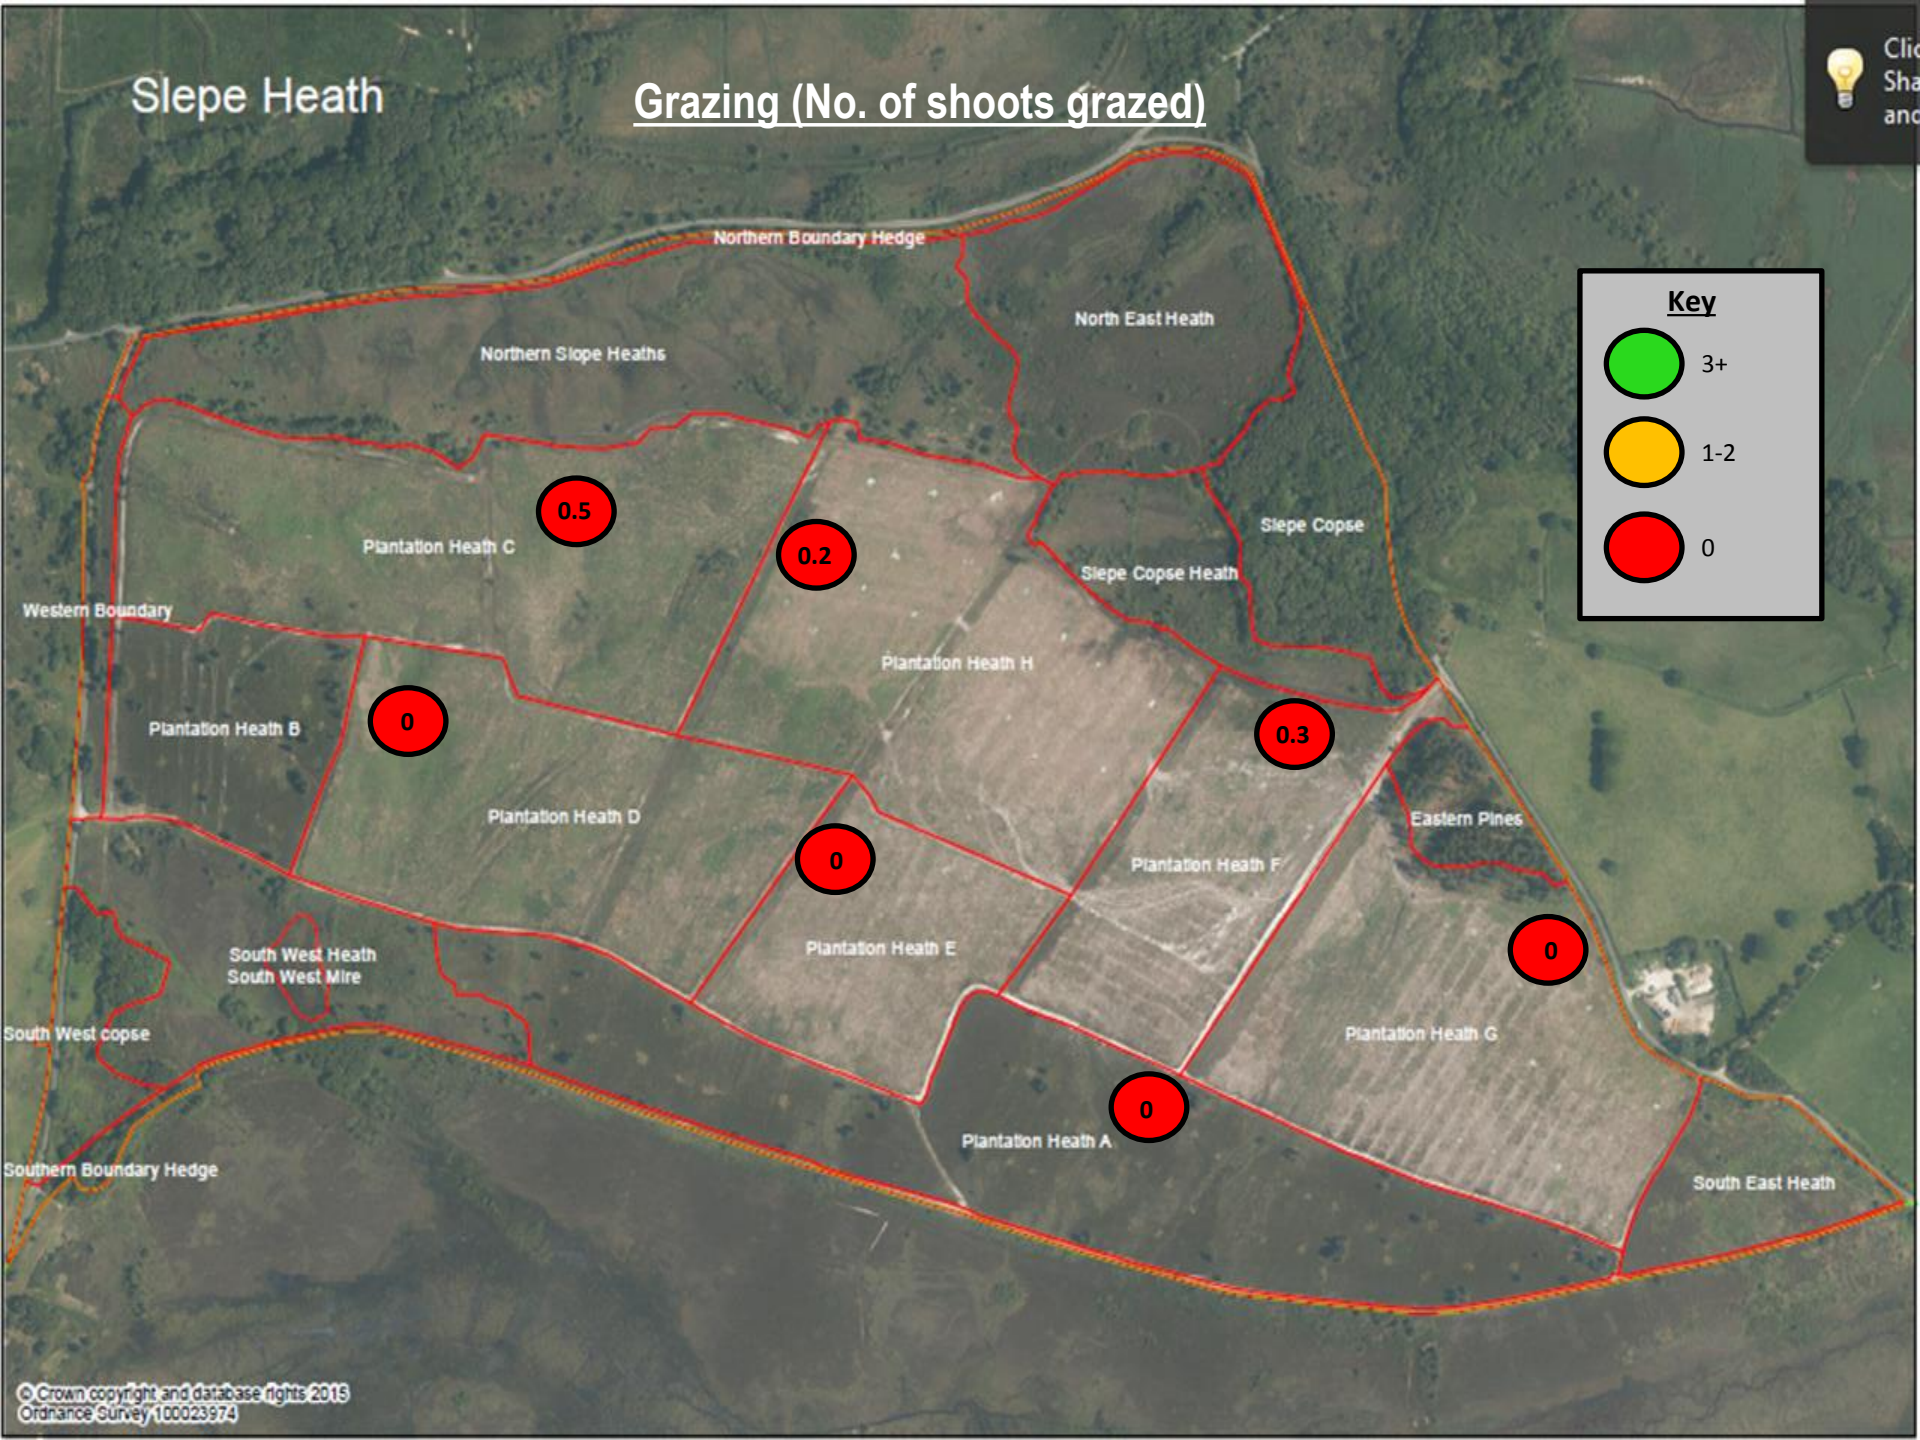

NT Transects

Purbeck Heaths and Mires Wildlife SERT
2017

Slepe Heath

Click
Share
and

Slepe Heath

Grazing (No. of shoots grazed)

Slepe Heath

% Bare Ground

Slepe Heath

% Dead Heather

Slope Heath

Heather Stage

Grazing (No. of shoots grazed)

% Bare Ground

% Dead Heather

Heather Stage